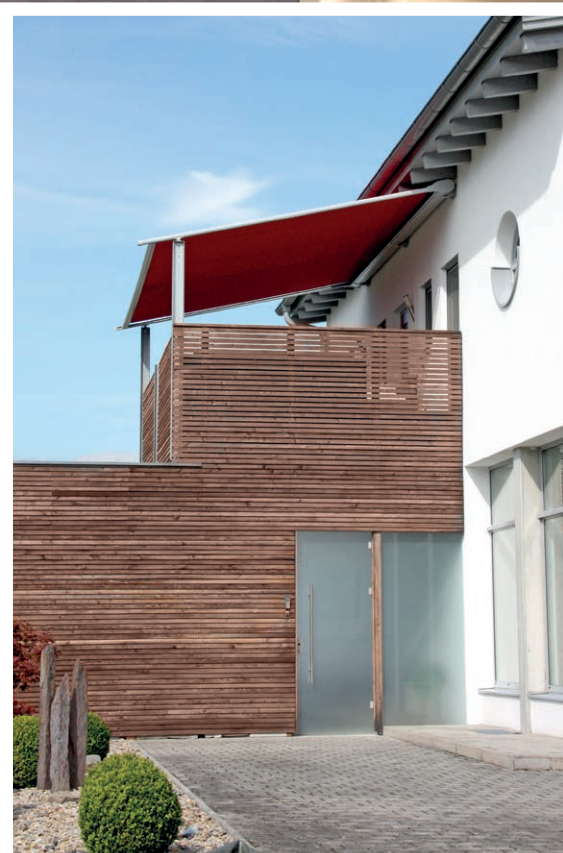

ERHARDT PM

THE STABLE PERGOLA AWNING MADE OF ALUMINIUM
FOR FLEXIBLE WEATHER PROTECTION BOTH IN PRIVATE
AND RESTAURANT SETTINGS

 **ERHARDT[®]
MARKISEN**

Mehr. Freude. Leben. Zuhause.

ERHARDT PM

PERFECT SUN AND RAIN PROTECTION IN A SLIM DESIGN

ERHARDT PM: The pergola awning for large areas and a high level of weather resistance

- The ERHARDT PM is a pergola awning with a high-quality aluminium cassette offering all-around protection for the fabric and mechanism.
- The cassette has two guide rails for the fabric as well as fixed supports at the end of the projection length. This makes it especially stable and extremely resistant to wind.
- With its supports, the ERHARDT PM offers perfect sun protection even in windy conditions (also suitable for balconies and roof terraces) and, as of a 15° pitch, optimal rain protection is ensured.
- Various bracket versions make almost any type of mounting possible – even on challenging facades.

ERHARDT PM: A modern, slim design offering many options

- When retracted (e.g. in winter), the ERHARDT PM is very unobtrusive with its slim construction and the modern design of the supports and guide rails.
- The awning fabric can be extended conveniently to the desired position using the motor supplied as standard.
- The many accessories for the ERHARDT PM all provide even more convenience, such as: Remote control motor, heater, lighting rail and much more.
- You can achieve additional privacy and sun protection at any time using suitable ERHARDT vertical or side awnings.

Your ERHARDT specialised partner

For more information, see
www.erhardt-markisen.de

Mehr. Freude. Leben. Zuhause.

The ERHARDT PM can be used equally well for small or very large areas (e.g. small balconies, roof terraces, patios or for restaurant use). The pergola awning is the ideal choice for exposed locations subject to heavy winds and also offers rain protection as well. Another advantage is that the width can be selected independently of the projection length.